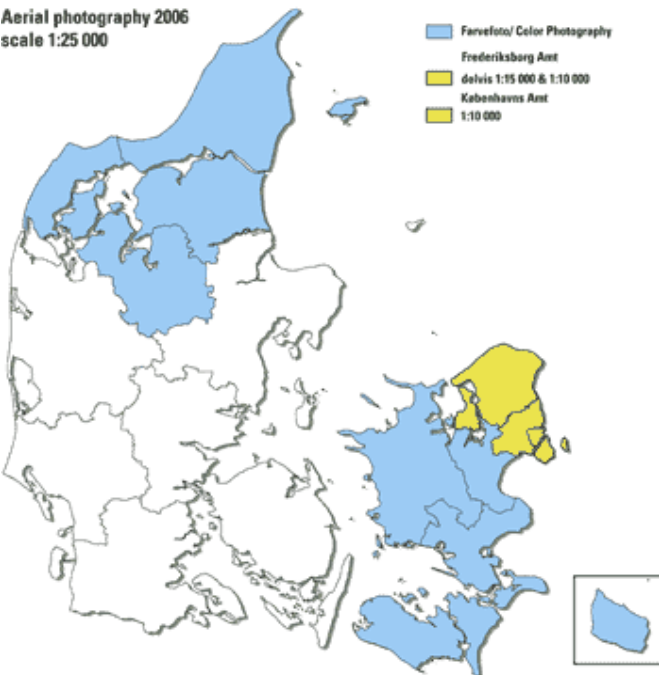

Aerial Photography 2004
scale 1:25 000

Aerial Photography 2005
scale 1:25 000

Aerial photography 2006
scale 1:25 000

Areal fotograferet i 2007
i farve + CIR