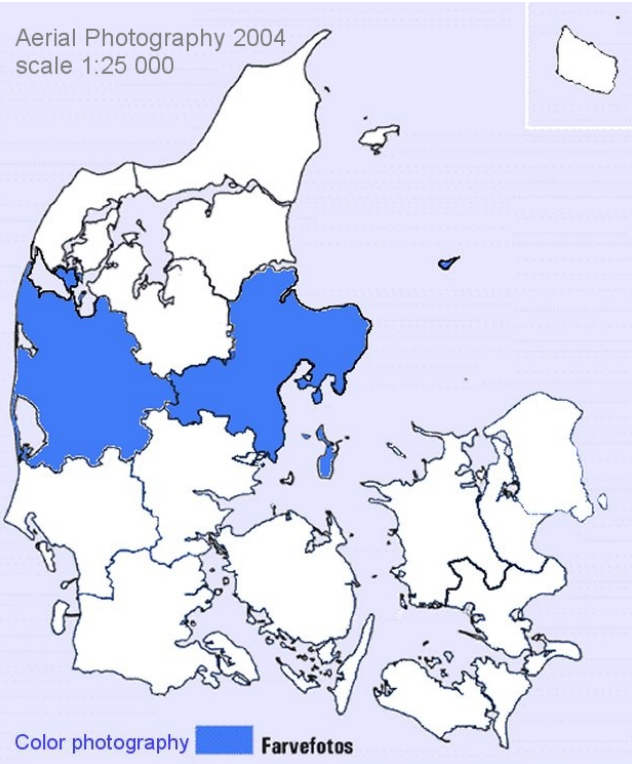

Aerial Photography 2004
scale 1:25 000

Aerial Photography 2005
scale 1:25 000

Aerial photography 2006
scale 1:25 000

Areal fotograferet i 2007
i farve + CIR