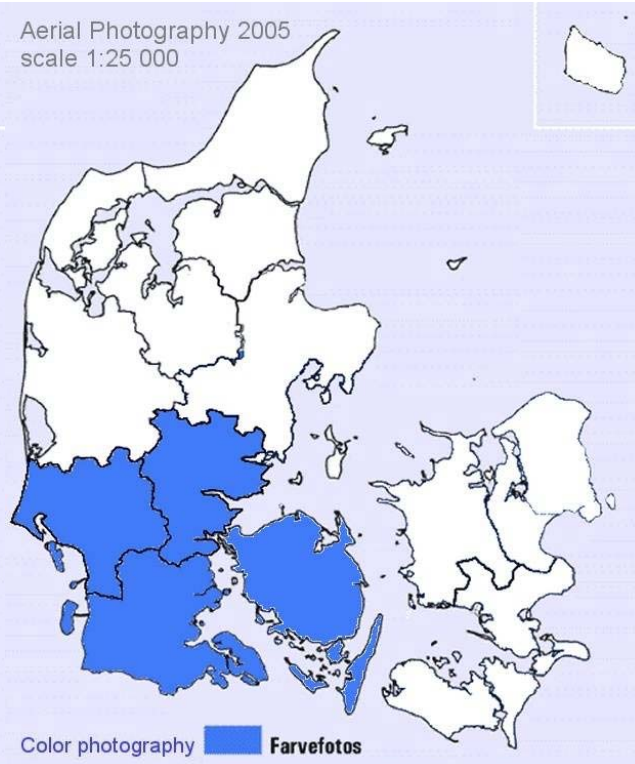

Aerial Photography 2004
scale 1:25 000

Aerial Photography 2005
scale 1:25 000

Aerial photography 2006
scale 1:25 000

Areal fotograferet i 2007
i farve + CIR